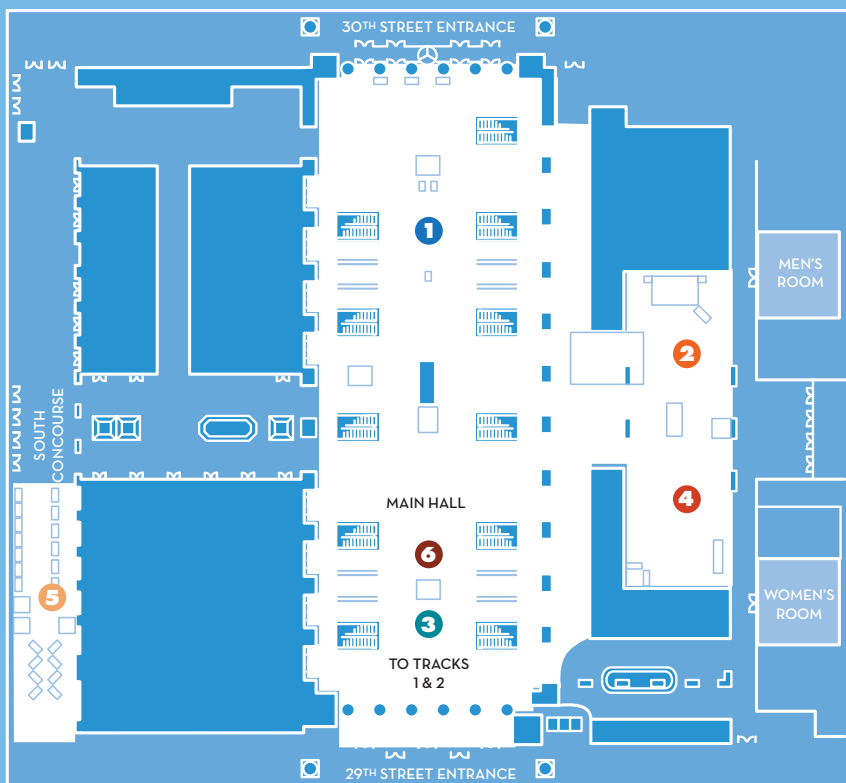

# PHILADELPHIA 30<sup>TH</sup> STREET STATION

ENJOY ALL OF THE  
NATIONAL TRAIN DAY  
FESTIVITIES

## SCHEDULED EVENTS

11:00 - 11:15AM	Kick Off, Opening Ceremony with Video Message from Taye Diggs, National Spokesperson	Main Stage <b>2</b>
11:15 - 11:30AM	Radio Disney Activity	Main Stage <b>2</b>
11:30AM & 2:30PM	Culinary Demo presented by Chef Tom Douglas	North Waiting Room <b>4</b>
12:10 - 12:40PM	Performance by Philadelphia Boys Choir & Chorale	Main Stage <b>2</b>
12:45 - 1:00PM	Radio Disney Activity	Main Stage <b>2</b>
1:00PM & 3:15PM	Amtrak K9 Safety Unit Appearance	Main Stage <b>2</b>
1:30 - 2:00PM	Amtrak Ambassadors Presentation: Get to Know the Crews that Make Amtrak Run	Main Stage <b>2</b>
2:00 - 2:30PM	Dance performance by Phresh Select	Main Stage <b>2</b>
3:00 - 3:15PM	Radio Disney Activity	Main Stage <b>2</b>
3:50 - 4:00PM	Radio Disney and Closing Remarks	Main Stage <b>2</b>

## ALL-DAY EVENTS (11AM-4PM)

National Train Day Info Booth	Main Concourse <b>1</b>
Train Day Trading Post (Merchandise Kiosk)	Main Concourse <b>1</b>
Amtrak Display	Main Concourse <b>1</b>
Model Train Displays	Main Concourse, North Waiting Room <b>1 2</b>
Exhibitor Booths	South Concourse <b>5</b>
Trains Move Our Economy Exhibit	Main Concourse <b>6</b>
Trails and Rails	South Concourse <b>5</b>
Amtrak: Dining the Rail Way (Culinary Exhibit)	North Waiting Room <b>2</b>
Go-Green Express: Eco Exhibit (Appearances by ARTE)	South Concourse <b>5</b>
Snapshot Photo Station	North Waiting Room <b>2</b>
AmtraKids Depot	South Concourse <b>5</b>
Baseball Junction: The History of Baseball and the American Railroad	North Waiting Room <b>2</b>
Train Equipment Tours (last tour at 3:30PM)	Tracks 1 & 2 <b>3</b>