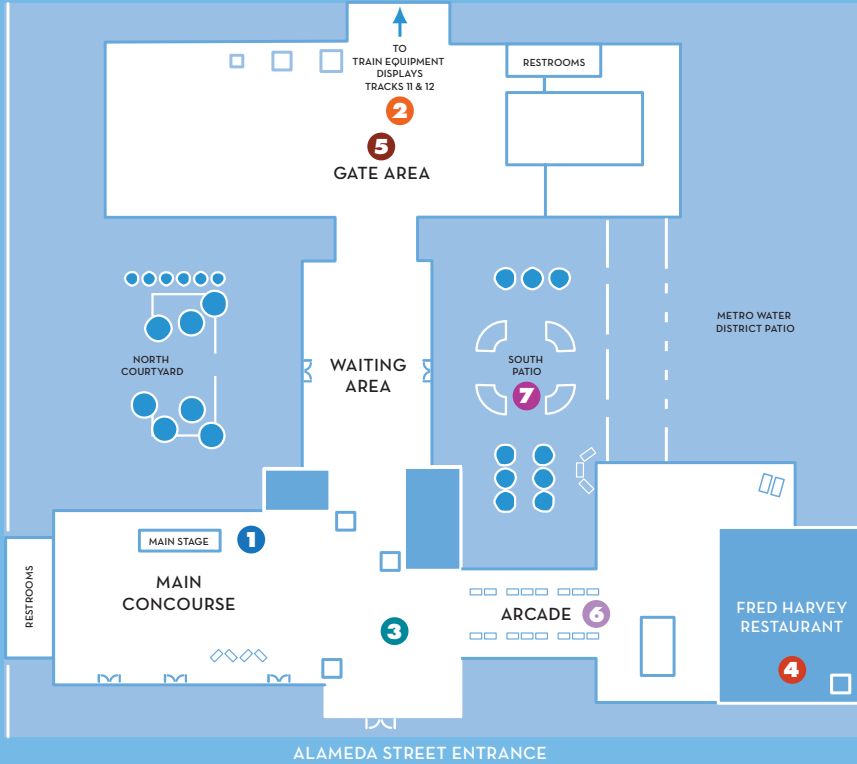

# LOS ANGELES UNION STATION

ENJOY ALL OF THE  
NATIONAL TRAIN DAY  
FESTIVITIES

## ALL-DAY EVENTS (11AM-4PM)

National Train Day Info Booth	Lobby	3
Train Day Trading Post (Merchandise Kiosk)	Gate Area	5
Amtrak Display	Lobby	3
Model Train Displays	Arcade	6
Exhibitor Booths	Arcade	6
Trains Move Our Economy Exhibit	Gate Area	5
Trails and Rails	Gate Area	5
Amtrak: Dining the Rail Way (Culinary Exhibit)	F. Harvey Restaurant	4
Go-Green Express: Eco Exhibit (Appearances by ARTE)	Gate Area	5
Snapshot Photo Station	Arcade	6
AmtraKids Depot	Main Stage Area	1
Railroad Braceros: A Mexican Legacy	Lobby	3
Amtrak California: A Winning Partnership	Lobby	3
Train Equipment Tours (last tour at 3:30PM)	Tracks 11 & 12	2
Kids Outdoor Activities	South Patio	7