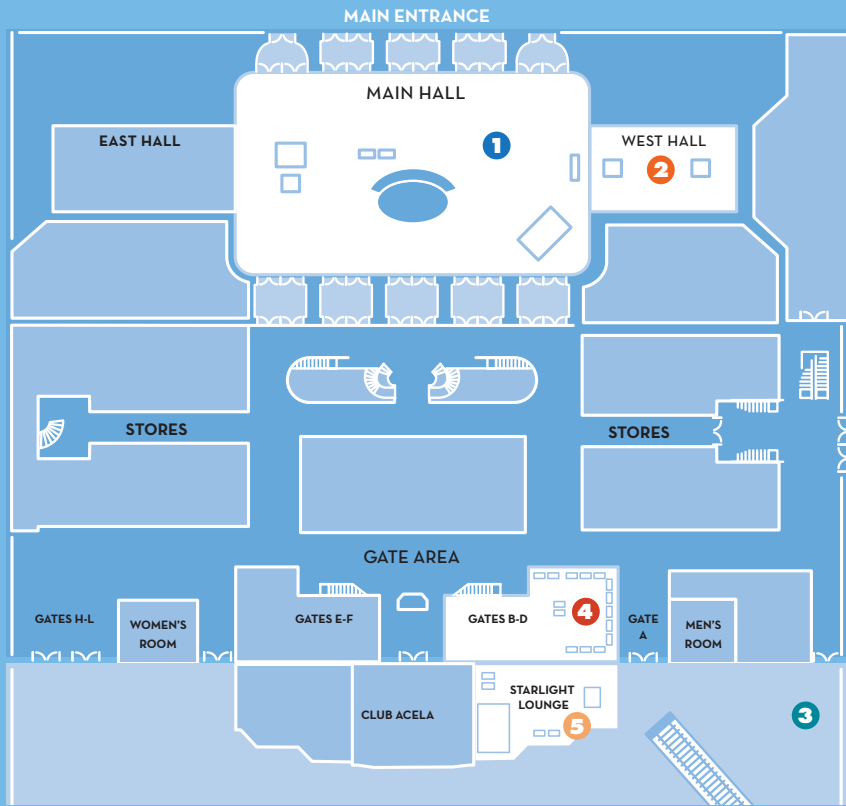

WASHINGTON, DC UNION STATION

ENJOY ALL OF THE NATIONAL TRAIN DAY FESTIVITIES

SCHEDULED EVENTS

11:00 - 11:15AM	Kick Off, Opening Ceremony with Taye Diggs, National Spokesperson	Main Stage 1
11:15 - 11:35AM	Radio Disney Activity	Main Stage 1
11:35AM & 3:35PM	Amtrak K9 Safety Unit Appearance	Main Stage 1
12:00PM & 3:00PM	Culinary Demo presented by Chef Michel Richard	West Hall 2
12:45 - 1:15PM	Performance by Rocknoceros	Main Stage 1
1:15 - 1:30PM	Radio Disney Activity	Main Stage 1
1:30 - 2:00PM	Amtrak Ambassadors Presentation: Get to Know the Crews that Make Amtrak Run	Main Stage 1
2:00 - 2:30PM	Performance by the Ballou High School Marching Band	Main Stage 1
3:50 - 4:00PM	Radio Disney and Closing Remarks	Main Stage 1

ALL-DAY EVENTS (11AM-4PM)

National Train Day Info Booth	Main Hall/Gate Area 1 4
Train Day Trading Post (Merchandise Kiosk)	Main Hall 1
Amtrak Display	Gate Area 4
Model Train Displays	Main Hall/Gate Area 1 4
Exhibitor Booths	Gate Area 4
Trains Move Our Economy Exhibit	Gate Area 4
Ringling Bros. and Barnum & Bailey® Model Train and Performers	Gate Area 4
Trails and Rails	West Hall 2
Amtrak: Dining the Rail Way (Culinary Exhibit)	West Hall 2
Go-Green Express: Eco Exhibit (Appearances by ARTE)	West Hall 2
Snapshot Photo Station	Starlight Lounge 5
AmtraKids Depot	Starlight Lounge 5
Train Equipment Tours (last tour at 3:30PM)	Train Tracks 3